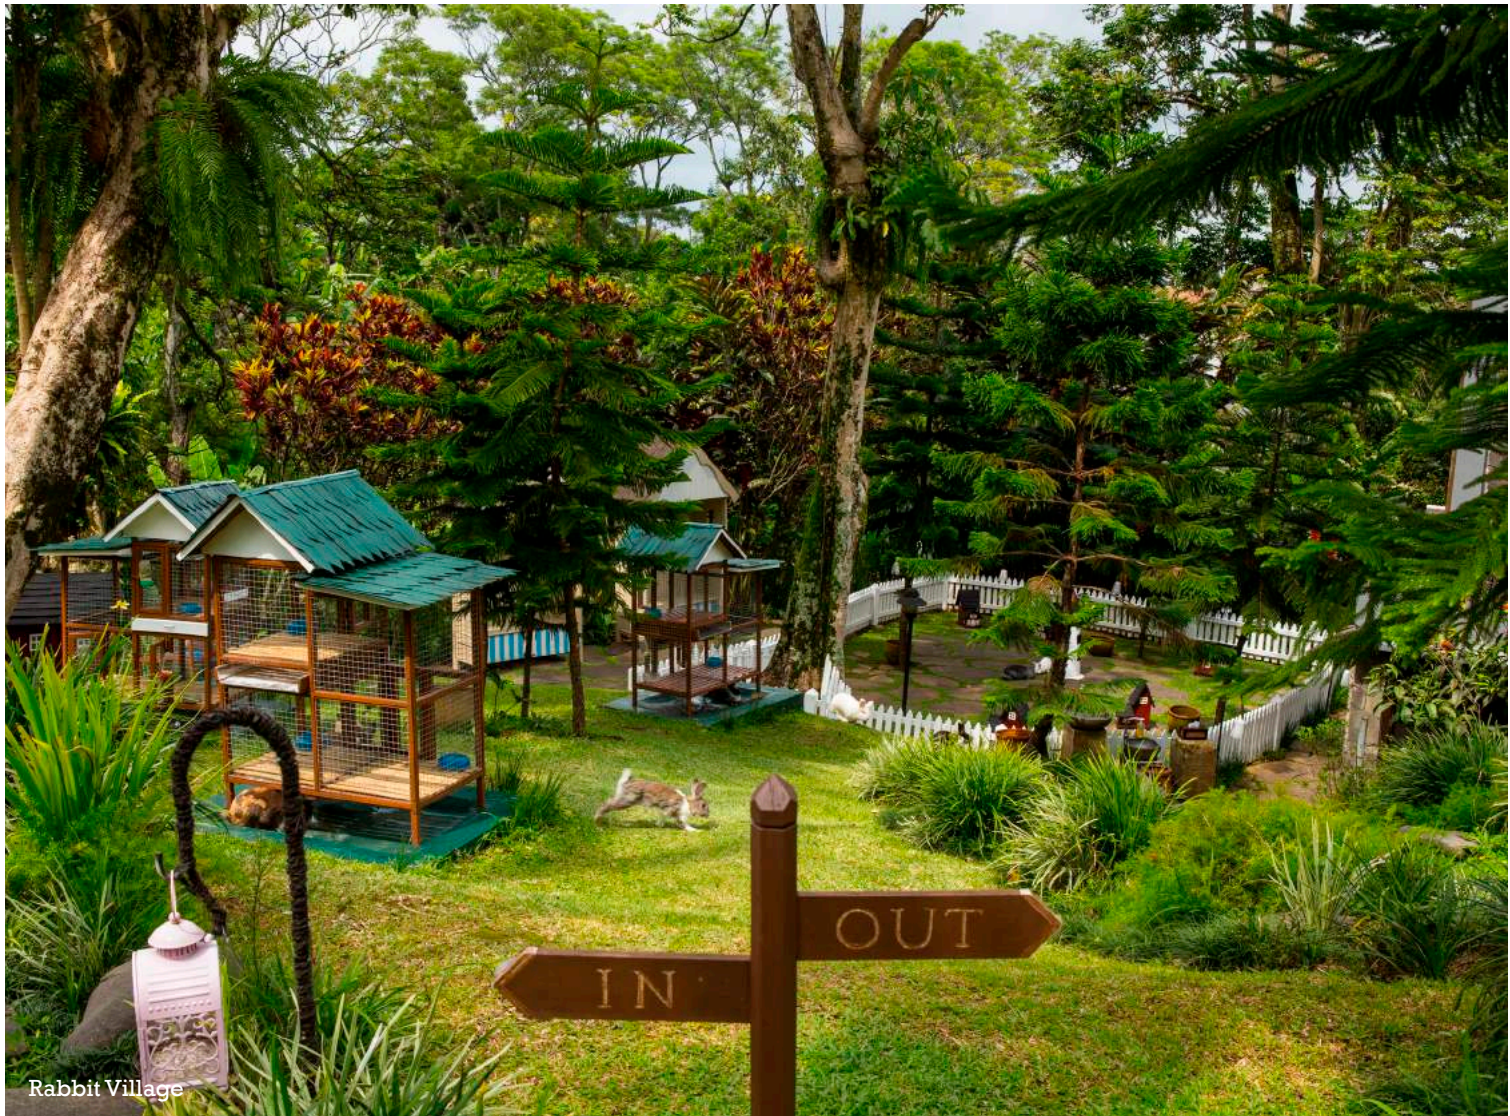

# FACILITIES

Swimming Pool

Serai Restaurant

Rabbit Village

Kids Club

Poolside Lounge

## DAIVA SPA

---

Daiva Spa in Novus Giri Puncak is a traditional spa, providing both traditional and modern techniques with indigenous herbs. Relish the treatments from our well-trained therapist in the tranquil atmosphere.